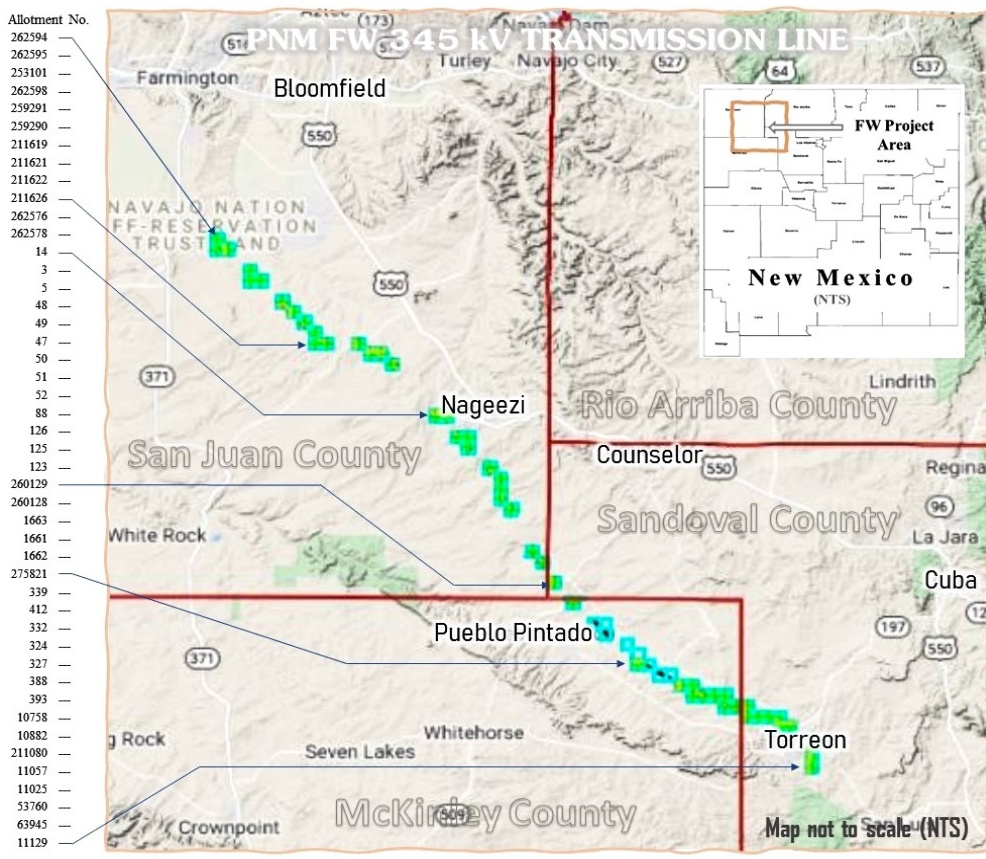

# PUBLIC NOTICE

**What:** Public Service Company of New Mexico ("PNM") plans to submit an application for right-of-way to the BIA, for the continued operation of PNM's existing overhead electric transmission line which runs across your land. PNM has engaged SelectROW to assist PNM with this process, including acquisition of your consent for the grant of this right of way.

**Where:** See Map

[selectrow.com/fwline](http://selectrow.com/fwline)